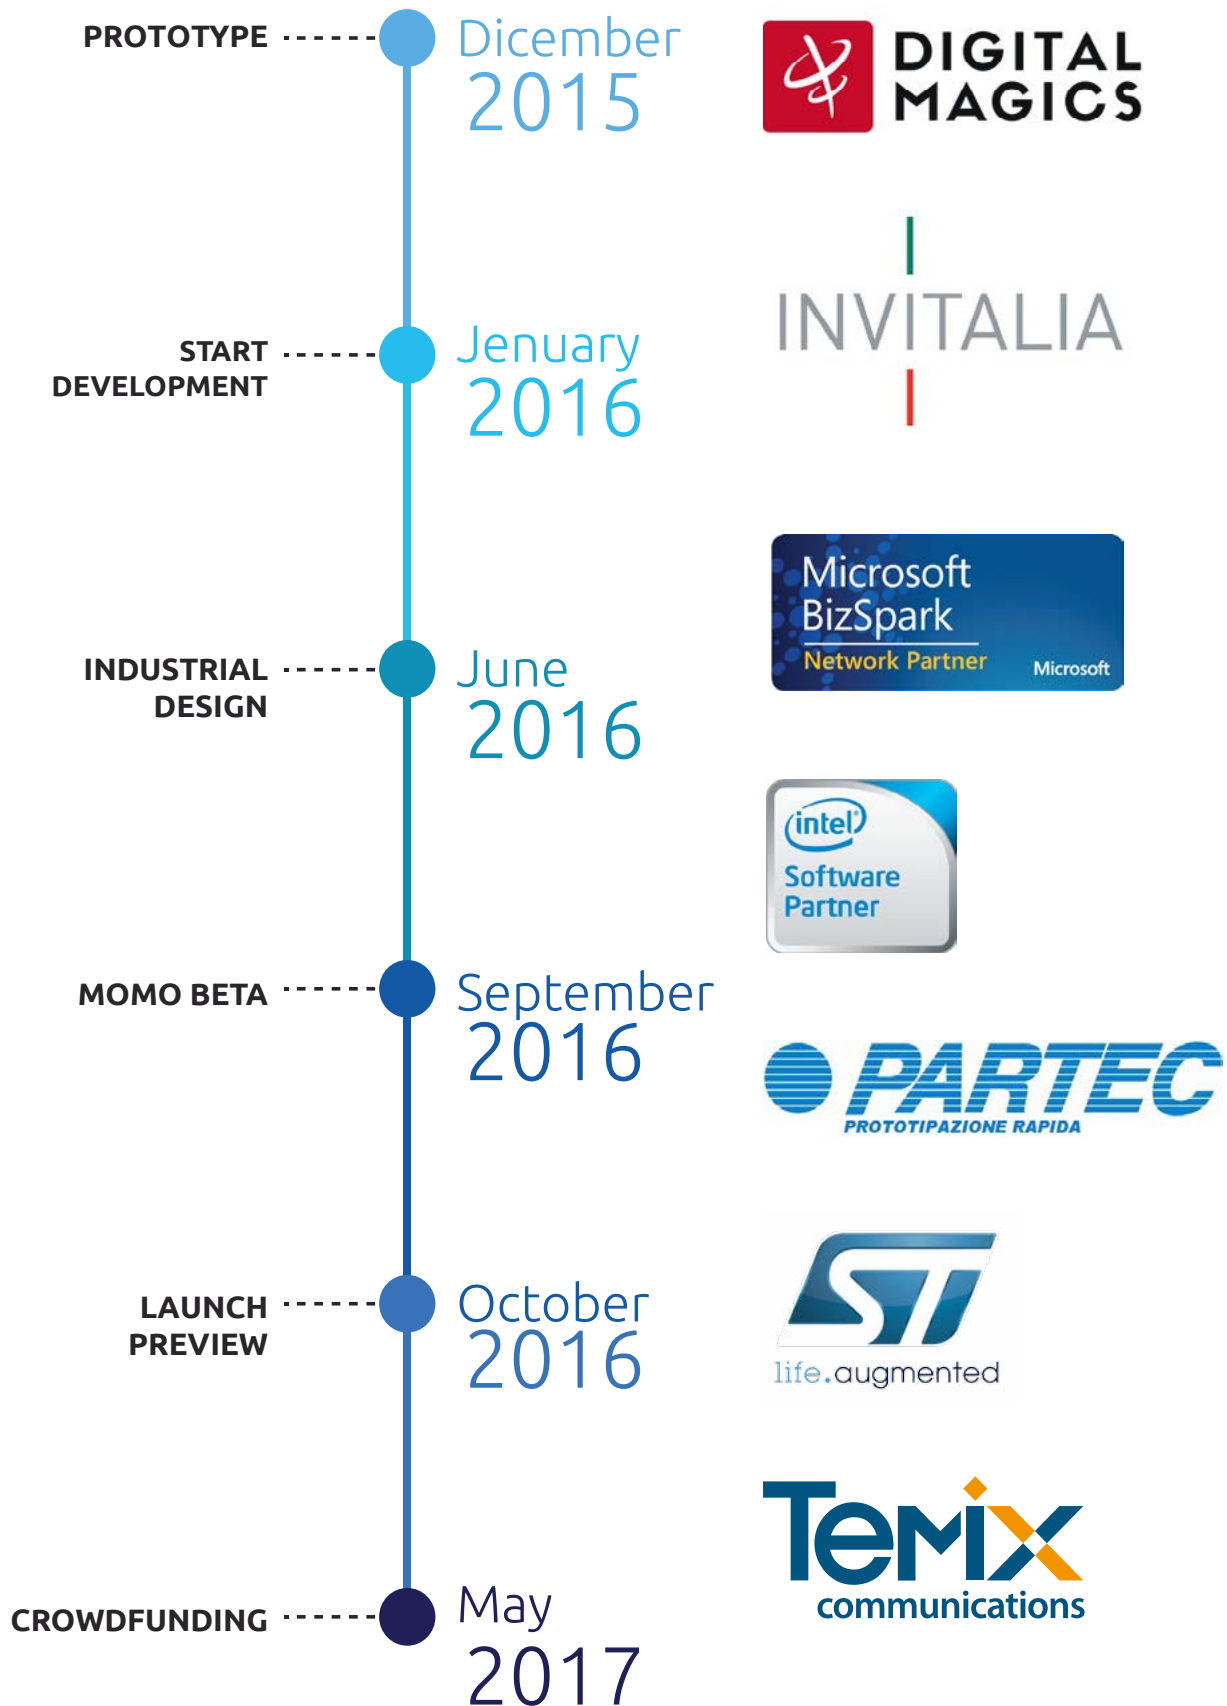

ALL-IN-ONE SMART HOME SOLUTION

WINNER
Best IoT Award 2016

SILICIO

Momo Technology

Timeline

Momo Partners

Momo is created by:

Edoardo Scarso - CEO

I.T. Engineer, team leader and Chief Executive Officer at Morpheos. He is the visionary in the Momo project.

Davide Scarso - CIO

Chief Information Officer in Morpheos and System integrator for Momo. He focuses on Momo sensors and electronics components and ensures they all work together.